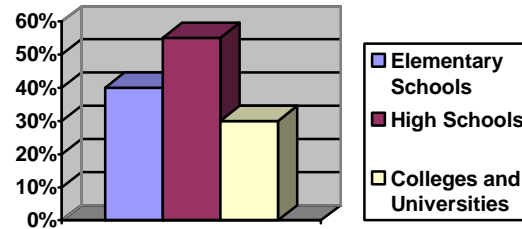

Outreach Through Education

Sixty-three percent of the states NASS surveyed work directly with schools to reach young people. High schools are the most popular, followed by elementary schools and colleges and universities.

States Working with Schools

Young Poll Workers

According to reports released before the 2004 elections, the country was expected to fall half a million short of the two million people needed to work the polls on Election Day. Recruiting poll workers has long been a challenge for the states. Now, seventy-nine percent of them are attempting to address the shortage by hiring poll workers under the age of 18. More states are considering laws that would allow them to recruit and hire young people, a practice that is endorsed by some as another way to engage this age group.

Election Day Registration

Fifteen percent of the survey respondents either allow voters to register on Election Day or do not require voters to register at all.