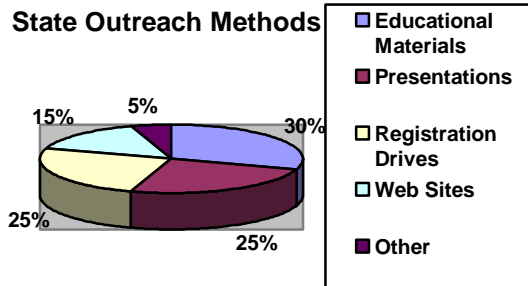

Outreach Methods

The states use a variety of different methods to communicate with eligible young voters. The most common are educational materials and civics curriculum, presentations at area schools, voter registration drives and Web sites.