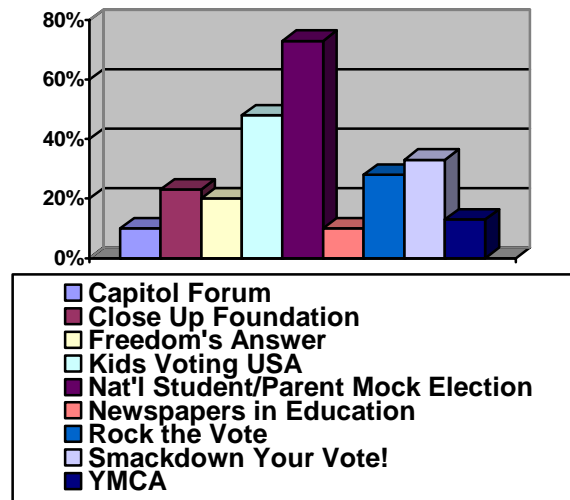

STATISTICAL SUMMARY

Forty states participated in this year's NASS New Millennium State Practices Survey. The following statistics are based on their responses.

Youth Outreach Programs

Almost every state NASS surveyed is actively working to engage young people. Ninety-eight percent of the states have either established their own youth outreach programs or partner with national organizations to reach young people.

National Partnerships

Most states have expanded their efforts to increase civic participation among young people through partnerships with national nonpartisan, nonprofit voter outreach organizations. Ninety-eight percent of state offices cooperate with one or more of these groups.

Nine of these organizations work with 10 percent or more of the states NASS surveyed. The most popular group, National Student/Parent Mock Election, partners with 73 percent of the survey respondents. Kids Voting USA is the second most popular group with a 48 percent partnership rate.

States Partnering with Outreach Groups