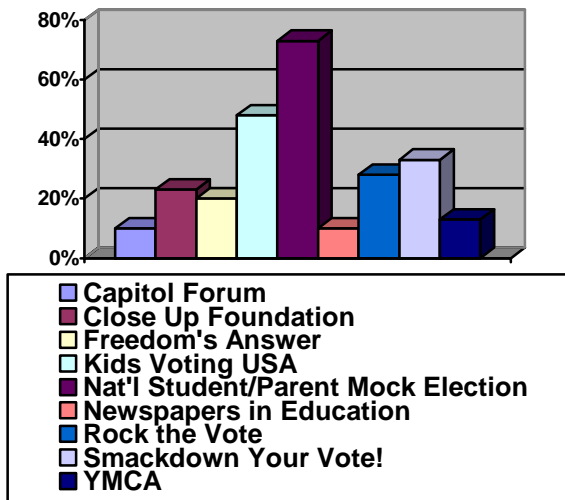

STATISTICAL SUMMARY

Forty states participated in this year's NASS New Millennium State Practices Survey. The following statistics are based on their responses.

Youth Outreach Programs

Almost every state NASS surveyed is actively working to engage young people. Ninety-eight percent of the states have either established their own youth outreach programs or partner with national organizations to reach young people.

National Partnerships

Most states have expanded their efforts to increase civic participation among young people through partnerships with national nonpartisan, nonprofit voter outreach organizations. Ninety-eight percent of state offices cooperate with one or more of these groups.

Nine of these organizations work with 10 percent or more of the states NASS surveyed. The most popular group, National Student/Parent Mock Election, partners with 73 percent of the survey respondents. Kids Voting USA is the second most popular group with a 48 percent partnership rate.

States Partnering with Outreach Groups