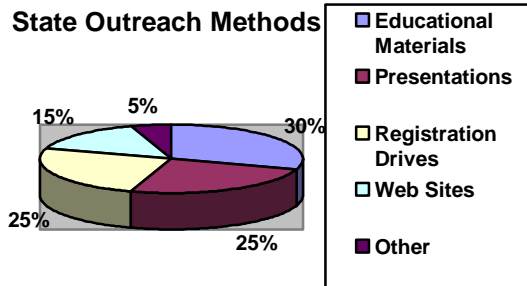

Outreach Methods

The states use a variety of different methods to communicate with eligible young voters. The most common are educational materials and civics curriculum, presentations at area schools, voter registration drives and Web sites.